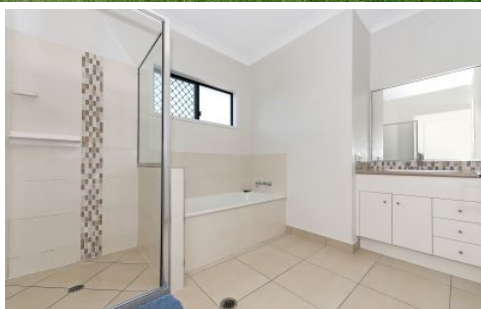

## 24 Lady Musgrave Circuit BURDELL QLD

Looking out of your front door you will have the feeling of space with the parkland and playgrounds about 100m away across the road instead of houses. This home is a little out of the ordinary with a well thought out design. The kitchen has a fantastic layout and central to overlook the dining and lounge room which leads to the back patio. Add to this a separate theatre room you have a whole lot of space to relax. The main bedroom has a very functional walk-in robe and ensuite. This would make a wonderful place to call home for your family for many years to come.