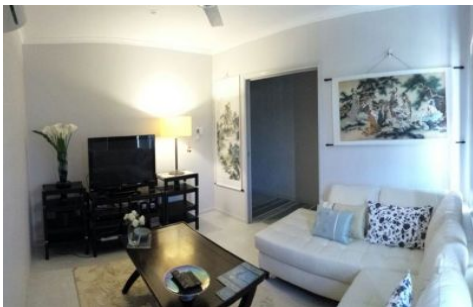

Harcourts Kingsberry

12 Elford Place MOUNT LOUISA QLD

4 2 2

BOOK AN INSPECTION ONLINE TODAYSEE BELOW FOR DETAILS***

Modern executive home in the ever desirable Crestbrook Estate of Mount Louisa. Set in the foothills, it is just 10 minutes to Townsville award winning Strand! Enjoy peaceful and tranquil surroundings and have cosmopolitan Palmer Street moments away.

Master bedroom with spacious WIR and ensuite. Located separate from the other bedrooms in the house so there is privacy from children's or guest quarters.

Well appointed bedrooms with build in robes, ceiling fans and air conditioning throughout.

Includes separate formal lounge at the front and beautiful open plan kitchen at the back with island, dining and family

View : <https://www.kingsberry.com.au/lease/qld/townsville-e-district/mount-louisa/residential/house/4325294>