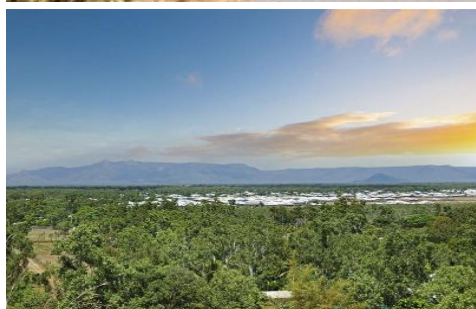

Harcourts Kingsberry

41 Deedes Crescent BUSHLAND BEACH QLD

Gorgeous hinterland views with the beach just minutes away. What more could you want except design and build the home of your dreams.

Endless Mountain views during the day and Urban lights by night.

One of three remaining blocks left with all services connected in a fabulous street of Bushland Beach.

A large block on 884m² allotment with a 20.9m street frontage.

There's no need to stare at your neighbours fence anymore as these quality blocks are virtually being given away at prices you'd expect in remote locations.