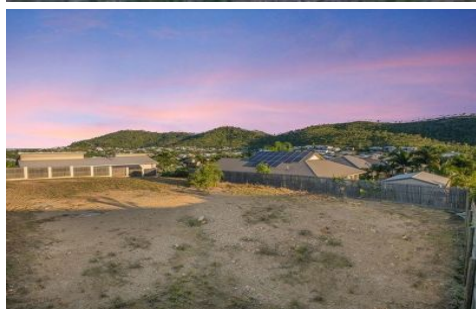

Harcourts Kingsberry

29 Lockyer Place MOUNT LOUISA QLD

Wake up to views every day... get ready to build your dream home surrounded by stunning views of the city and Magnetic Island.

This unique 888m2 block is one of the finest in Crestbrook Estate Mt Louisa, nestled at the top of the crest in a quiet cul-de-sac.

Surrounded by lovely established homes, vast amount of open space and parkland areas and walking tracks. The views of our city are certainly an impression that will last a lifetime.

Perched up high you can utilise a two storey construction to capture views of city and Magnetic Island not to mention the sea breezes that will keep you cool all year round. There is a perfect spot to build your dream home and is worth inspecting.