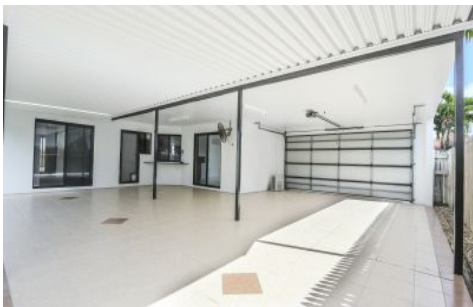

Harcourts Kingsberry

21 Miller Circuit KIRWAN QLD

3 2 2

BOOK AN INSPECTION TIME ONLINE - SEE DETAILS BELOW

View : <https://www.kingsberry.com.au/lease/qld/townsvill-e-district/kirwan/residential/house/4990723>

Situated in the popular family friendly Greenwood Estate in Kirwan lies this immaculate family home. The expansive outdoor patio will sure to extract the entertainers! Are you looking for the perfect man cave, well then how about the 4.5 x 6 meter shed? This beauty is only minutes to Willows shopping centre, schools and public transport.

Property Features:

- Great sized kitchen with ample bench and cupboard space with electric cooking.
- Open plan living & dining area with tiled flooring and split system air-conditioning.
- Spacious main bedroom featuring walk in wardrobe,

Ben Kingsberry
07 4772 2022
0438 792 652
ben.kingsberry@tsvharcourts.com.au