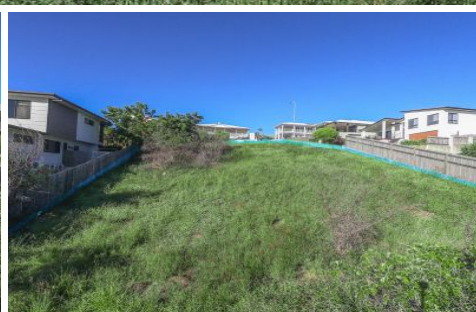

Harcourts Kingsberry

16 Palomar Court MOUNT LOUISA QLD

The options are endless, and the incentives available right now are too good to miss. Perched high on the top of Crestbrook Hill Mount Louisa this rare piece of land could be the perfect opportunity you've been searching for.

Now is the perfect time to take advantage of the Australian Governments HomeBuilder initiative and the increased first homeowners' scheme.

This initiative is a time-limited, tax-free grant program providing eligible owner-occupiers (including first home buyers) a grant of \$25,000 to build a new home. With interest rates at an all-time low coupled with this Government initiative now is the perfect time to create that dream home.

This parcel of land, nestled amongst impressive established homes in a quiet no-through street, is the perfect place to call home.

- Extensive panoramic views across Townville

Price : \$ 120,000

View : <https://www.kingsberry.com.au/sale/qld/townsville-e-district/mount-louisa/residential/land/5642461>