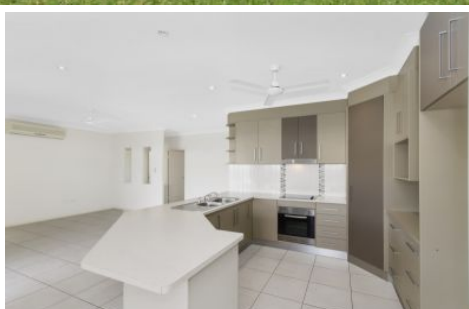

Harcourts Kingsberry

18 Montebello Circle KIRWAN QLD

4 2 2

This beautifully maintained home is located in the sought after suburb of Kirwan amidst the Greenview estate. Located across the street to a lovely quiet park, and featuring four well sized bedrooms and separate lounge and living areas, this property has everything you may need. This home is also a short distance to Willows Shopping Centre, Cannon Park, Primary and secondary schools and public transport options.

Property features:

- Spacious kitchen features electric cooking and ample bench and cupboard space.
- Open plan dining and living with split system air-conditioning and tiled flooring.
- Lounge room or second living area featuring split system air-conditioning and tiled flooring.
- Main bedroom features carpeted flooring, split system