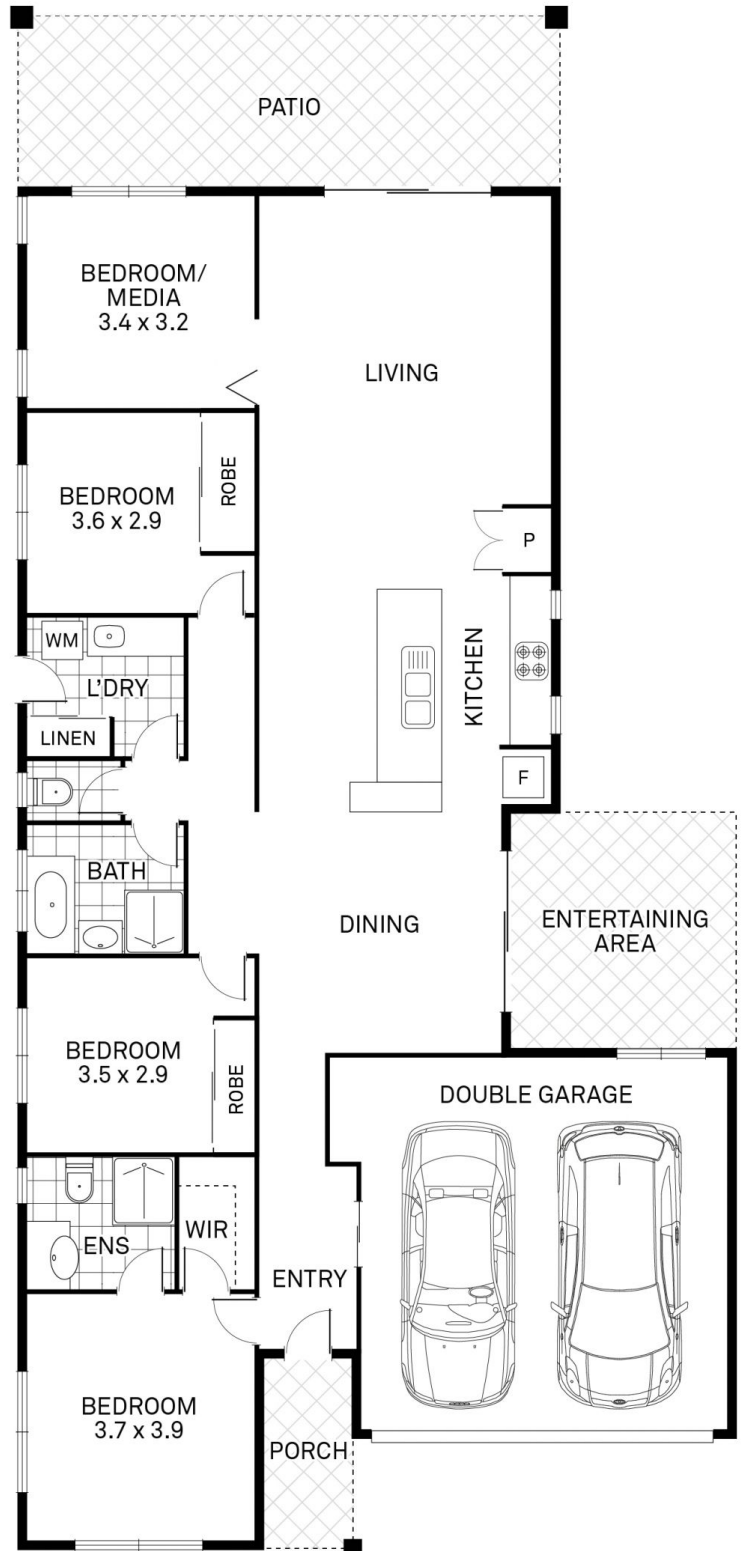

Harcourts Kingsberry

1 Puffer Court Mount Louisa QLD

3 2 2

This stunning three bedroom home is an ideal property for those looking to purchase their first home or the smart investor who wants to add a stunner to their portfolio!

Situated on a 705m² block, tucked away in a quiet cul-de-sac, this stunning home will have you fall in love with it from the first step through the front door. The large master bedroom is located at the front of the home, featuring a beautiful ensuite and a walk-in robe.

Further down the hall, you will be greeted by the spacious and separate dining area along with the large, practical kitchen which is equipped with modern appliances, ample bench space, and an abundance of storage! Space is no issue with this home, having a media room and a separate living room, there is plenty of room for the family to spread out and relax!

1 Puffer Court, Mount Louisa

AREA (M ²)	
HOUSE	- 138.4
PATIO/PORCH/ENT	- 37.4
GARAGE	- 33.6
TOTAL	- 209.4