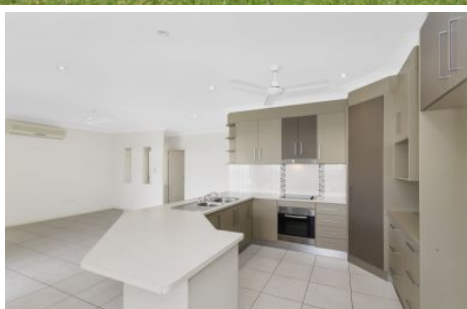

Harcourts Kingsberry

18 Montebello Circle Kirwan QLD

4 2 2

This beautifully maintained home is located in the sought after suburb of Kirwan amidst the Greenview estate. Located across the street to a lovely quiet park, and featuring four well sized bedrooms and separate lounge and living areas, this property has everything you may need. This home is also a short distance to Willows Shopping Centre, Cannon Park, Primary and secondary schools and public transport options.

View : <https://www.kingsberry.com.au/lease/qld/townsville-e-district/kirwan/residential/house/7362150>

Property features:

Spacious kitchen features electric cooking and ample bench and cupboard space.

Open plan dining and living with split system air-conditioning and tiled flooring.