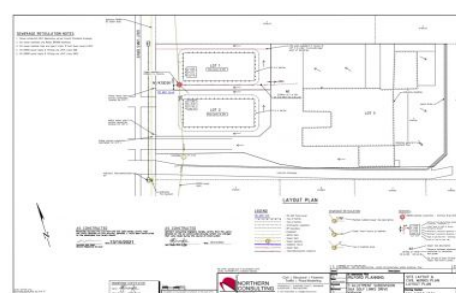

Harcourts Kingsberry

36B Golf Links Drive Kirwan QLD

Vacant land in Kirwan is almost extinct! This 401m² block is located on the sought after Golf Links Drive and also has a building pad. This land is ready to build your dream home on now. Only minutes from the Willows Shopping Centre and just a few minutes walk to the Ryan School, you will have everything you need at your finger tips. With a second block available next door you could buy both to give you double the land area. Give me a call today for more information.

Price : \$ 131,000
Land Size : 401 sqm
View : <https://www.kingsberry.com.au/sale/qld/townsville-district/kirwan/residential/land/7379051>

John Mendo
07 4772 2022
0438 792 888
john.mendo@tsvharcourts.com.au