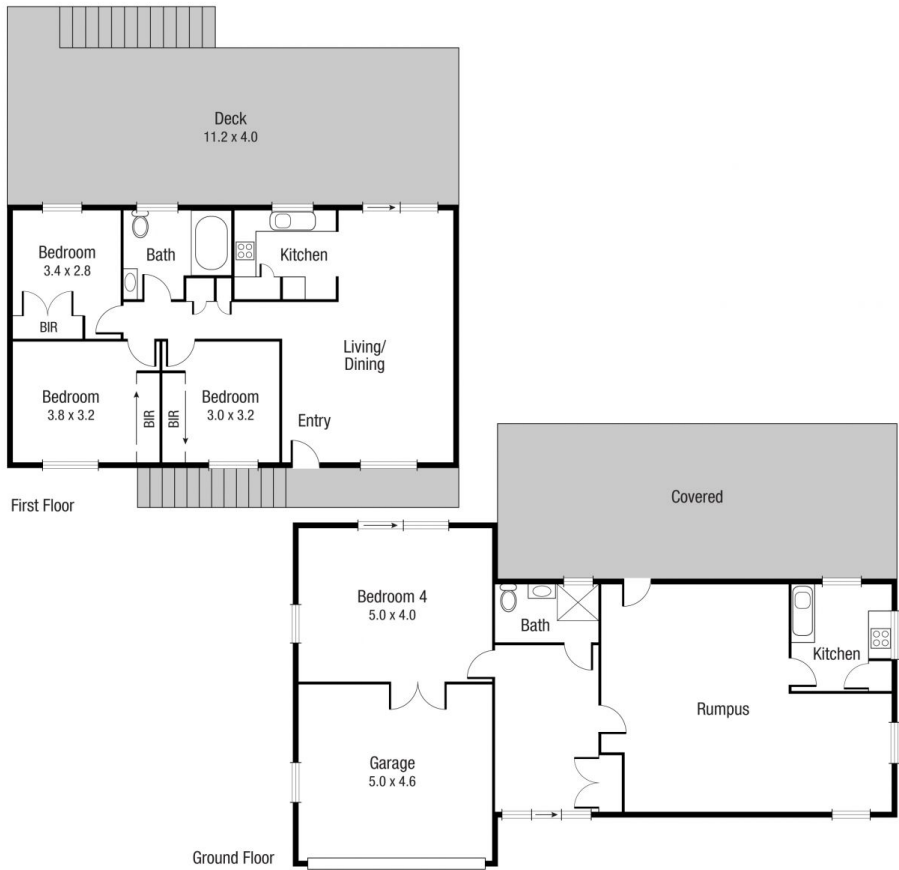

Scale in metres. Indicative only. Dimensions are approximate. All information contained herein is gathered from sources we believe to be reliable. However we cannot guarantee its accuracy and interested persons should rely on their own enquiries.

TOTAL AREA : 262.1 sq.m

8 Legge Ct, Mount Louisa