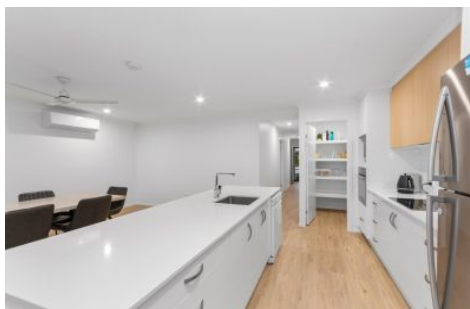

Harcourts Kingsberry

7 Firewheel Parade Mount Low QLD

4 2 2

Surrounded by quality homes and just 2 years old, this beautiful home offers everything the growing family needs. All bedrooms have built-in robes and split system air-conditioning. The master offers a walk-in robe and ensuite.

The open plan design allows for lots of light and space and along with the round edge walls, this home truly has a feel of warmth and welcoming.

The wonderful kitchen is a chef's delight and offers stone bench tops, soft close drawers a walk-in pantry, quality modern appliances and plenty of cupboard and bench space.

A seamless flow from the kitchen to the dining and lounge area allows the chef to be part of the conversations.

Price : $ 470,000

View : <https://www.kingsberry.com.au/sale/qld/townsville-e-district/mount-low/residential/house/7718718>

07 4772 2022

0412 469 104

sam.m@tsvharcourts.com.au