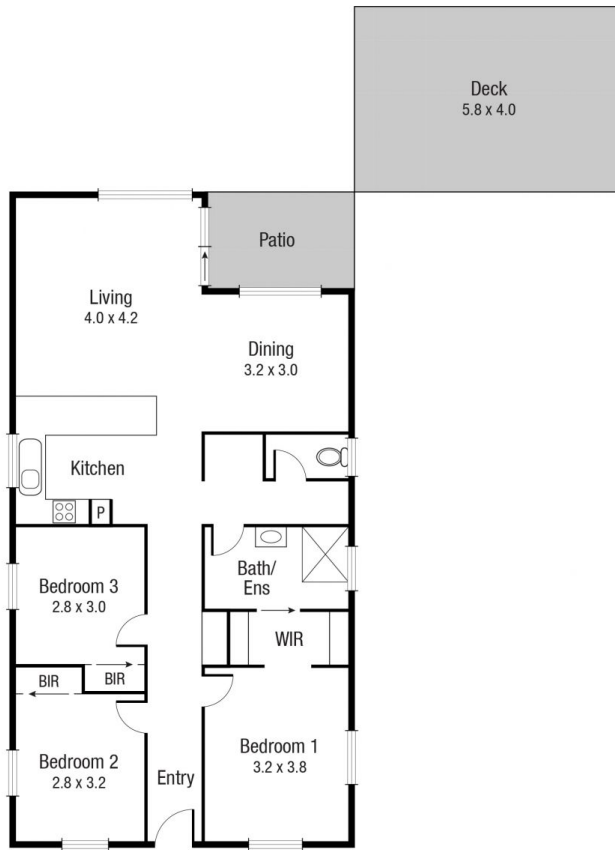

Scale in metres. Indicative only. Dimensions are approximate. All information contained herein is gathered from sources we believe to be reliable. However we cannot guarantee its accuracy and interested persons should rely on their own enquiries.

TOTAL AREA : 94.1 sq.m

6 Boston