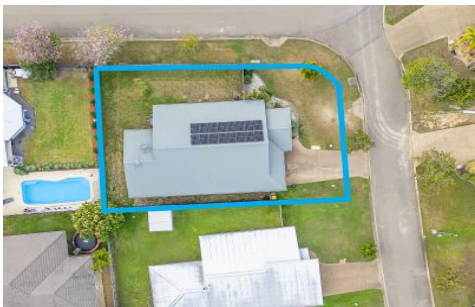

Harcourts Kingsberry

23 Bronzewing Crescent Bohle Plains QLD

4  2  2 

Large spacious home in the great estate of 'Kalynda Chase'. Multiple living areas, skillion roof, spacious bedrooms and lovely modern kitchen. Minutes to major shopping centres, public transports, restaurants, bars, cafes, sporting venues and fields, medical facilities.

Price : \$ 575,000
Building Size : 182 sqm
Land Size : 674 sqm
View : <https://www.kingsberry.com.au/sale/qld/townsville-district/bohle-plains/residential/house/8104998>

Stephanie Turnbull
07 4772 2022
0459 528 095
stephanie.turnbull@tsvharcourts.com.au