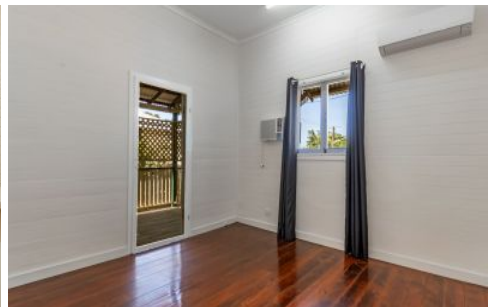

Harcourts Kingsberry

24 Greenslade Street West End QLD

1 1 1

BOOK AN INSPECTION TIME ONLINE - SEE DETAILS BELOW

PLEASE BE AWARE THIS PROPERTY WILL HAVE A RENT INCREASE TO $380.00 PER WEEK ON THE 25TH JANUARY 2025

This beautiful, charming Queenslander located in the quiet backstreets of West End screams character and absolute perfection. With spectacular gardens throughout and an elegant half wrap around enclosed porch this property will have you never wanting to leave!

Property features:

- One good size bedroom with built ins
- Fully air conditioned, security screened and ceiling fans

Price : $340 per week

View : <https://www.kingsberry.com.au/lease/qld/townsville-district/west-end/residential/house/8110855>

Harcourts Leasing Team
07 4772 2022
0408 778 496

inspections2@tsvharcourts.com.au

Emma Ayres
07 4772 2022
0475 816 753

rentals5@tsvharcourts.com.au

<https://www.kingsberry.com.au>

210 Charters Towers Road Hermit Park QLD
07 47 722 022